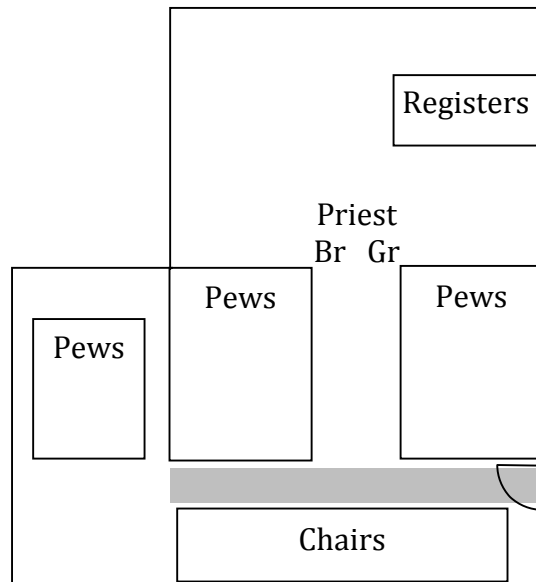

St. Peter & St. Paul, Saltwood

(grey shaded area for photographer/videographer during the service)

St. Stephen's, Lympne

(grey shaded area for photographer/videographer during the service)